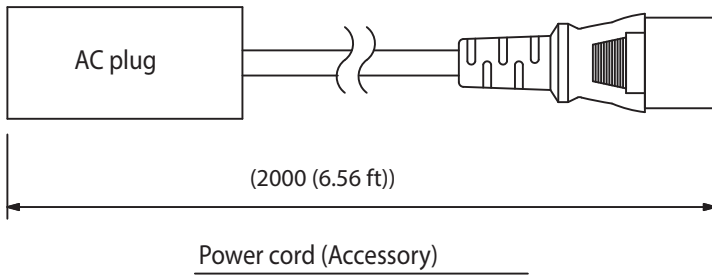

Article number:AD-5000-2 ER

Specifications

Finish	black,
--------	--------

Appearance

Version	AS	CN	ER	UK	US
AC plug					

UNIT:mm

SCALE:1/2

Note: Numerical values in parentheses are for reference only.