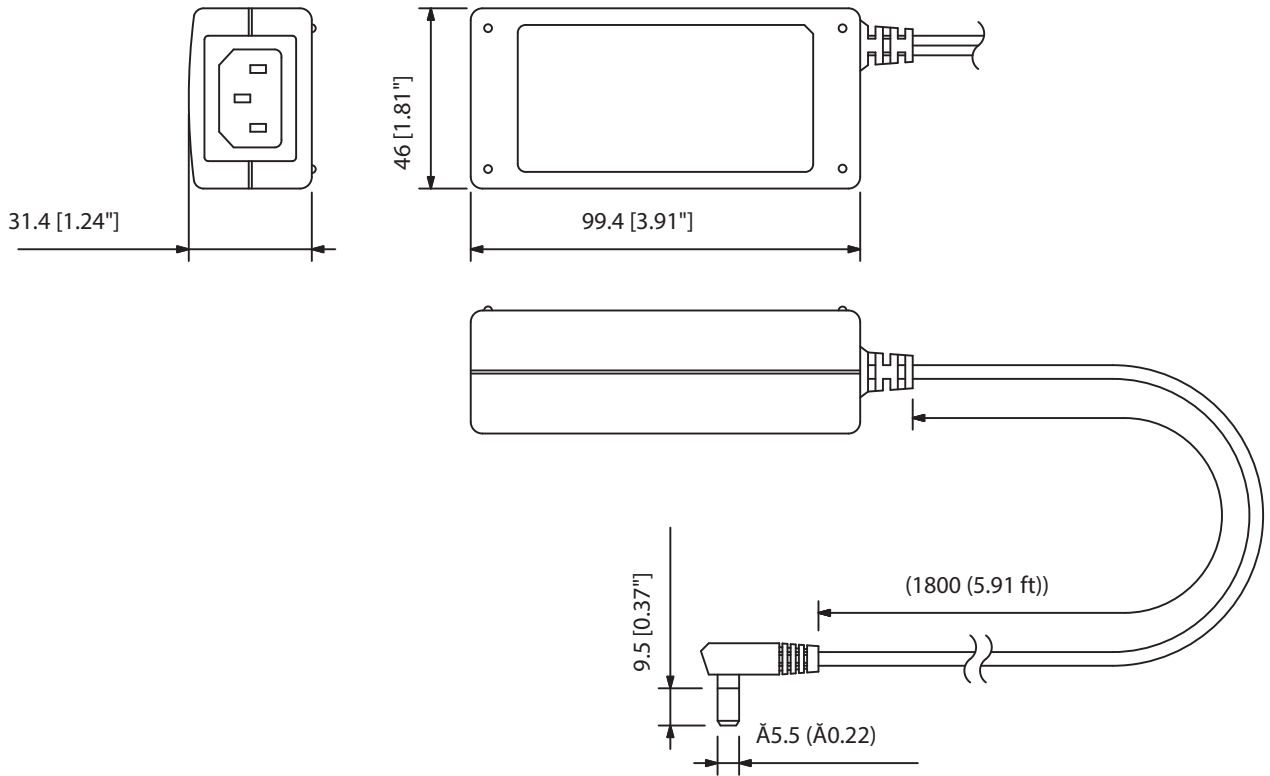

Article number:AD-5000-2 ER

Specifications

Finish	black,
--------	--------

Appearance

Version	AS	CN	ER	UK	US
AC plug					

UNIT:mm

SCALE:1/2

Note: Numerical values in parentheses are for reference only.