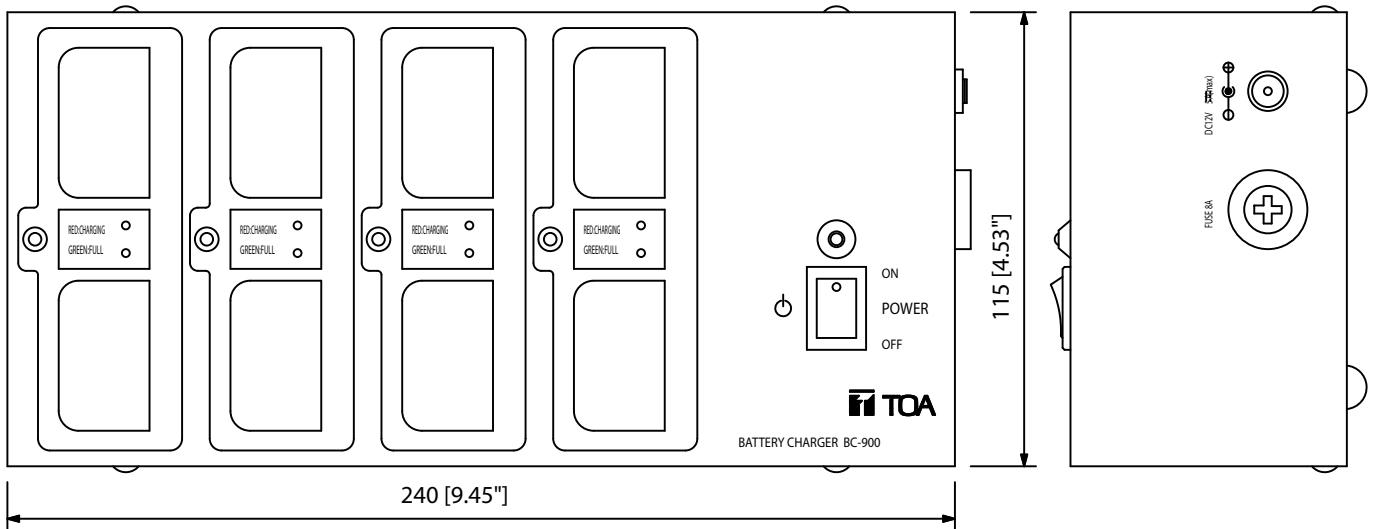

The BC-900 is a dedicated battery charger for the BP-900 used in chairman units and delegate units. It permits up to 8 batteries to be simultaneously charged within up to 5 hours.

Order no: BC-900 CE

## Specifications

Power source	100 - 240 V AC, 50 / 60 Hz (supplied from AC adapter)
Current consumption	5 mA
Weight	520,0 g
Dimensions (W x H x D)	240 x 70 x 115 mm
Dimensions (ø x D)	x 115 mm
Gross weight	2,07 kg
Finish	Steel, paint, black
Operating humidity	90 % RH or less (no condensation)
Operating temperature	0 °C to +40 °C

Appearance

Front View

Side View

Side View

Version	CE	CE-GB	UL
AC plug			

UNIT:mm

SCALE:1/2